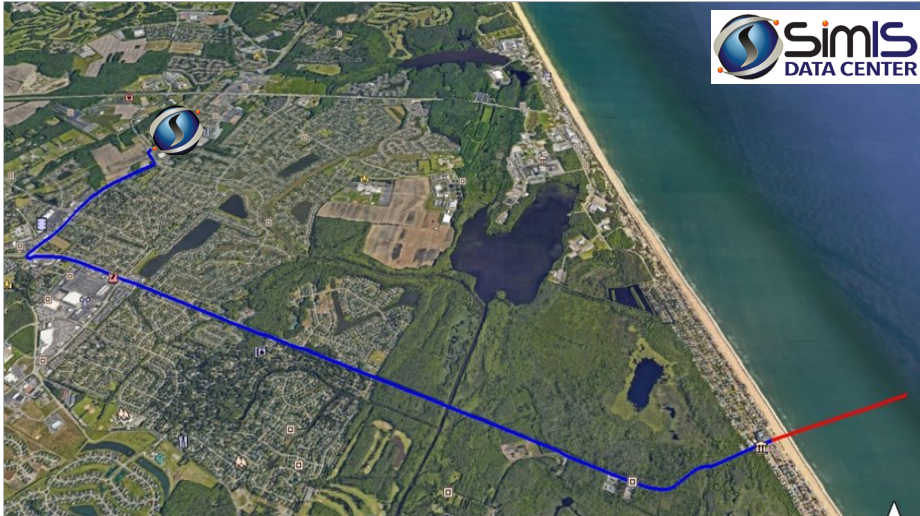

Data Center, CLS & Subsea Cable Hub

Upcoming in  
Virginia Beach, VA

OVERVIEW

The progressive gateway city of Virginia Beach is dubbed America's "Digital Port" by Virginia Beach Economic Development Authority through its high-speed connections to the rest of the world. SimIS Data Center Subsea Carrier-Neutral Colocation campus will provide advanced and robust carrier-neutral capabilities. Cloud service providers, enterprises, dark fiber providers and subsea operators will have the ability to interconnect at the SimIS Data Center facility. Located in Corporate Landing Business Park in Virginia Beach, just a few yards from the Spanish Subsea company, Telxius Cable Landing Station (CLS), the SimIS Datacenter Subsea Carrier-Neutral Colocation site provides direct access to several current and future Subsea Cables. SimIS facilities will strengthen the region's relevance in the market for future subsea cable systems and will stimulate the development of new Data Centers.

FIND OUT MORE! Email: [rob.grimes@simisinc.com](mailto:rob.grimes@simisinc.com) • [simisdatacenter.com](http://simisdatacenter.com)

Virginia Beach is the new Continental Edge at the Confluence of Three Continents

## OVERVIEW

Data Center, CLS & Subsea Cable Hub

Our Tier 3 Certified Data Center and CLS is designed to provide high availability and high convergence in one location with fully redundant systems, from power, HVAC, high bandwidth intra and inter-network architecture, to address your data processing and disaster recovery requirements. We also have the capability to host the servers and hardware, maintain the databases and code for all applications, and expertly perform your IT operations or Web hosting service needs. The Data Center is also centrally located to military bases, innovation research centers, regional government offices, Richmond, and Washington, DC.